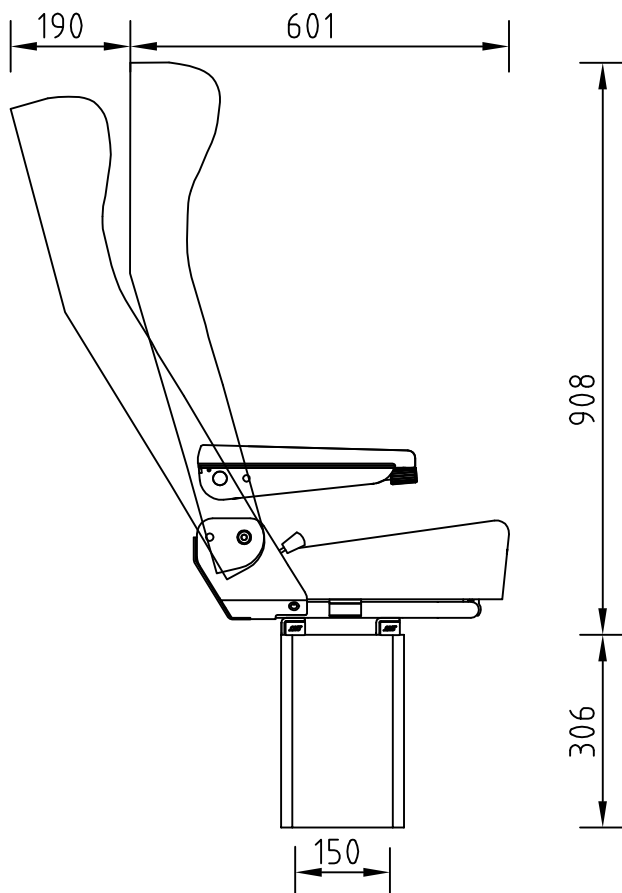

RECLINER NIRVANA

Technical Data:

- × Adjustable Backrest
- × Single Seat Mass 17 kg

Optional:

- × Armrests (ISRI or "T")
- × Magazine Net
- × Cup Holder
- × Grab Handle
- × Side Shift
- × Lap Belt