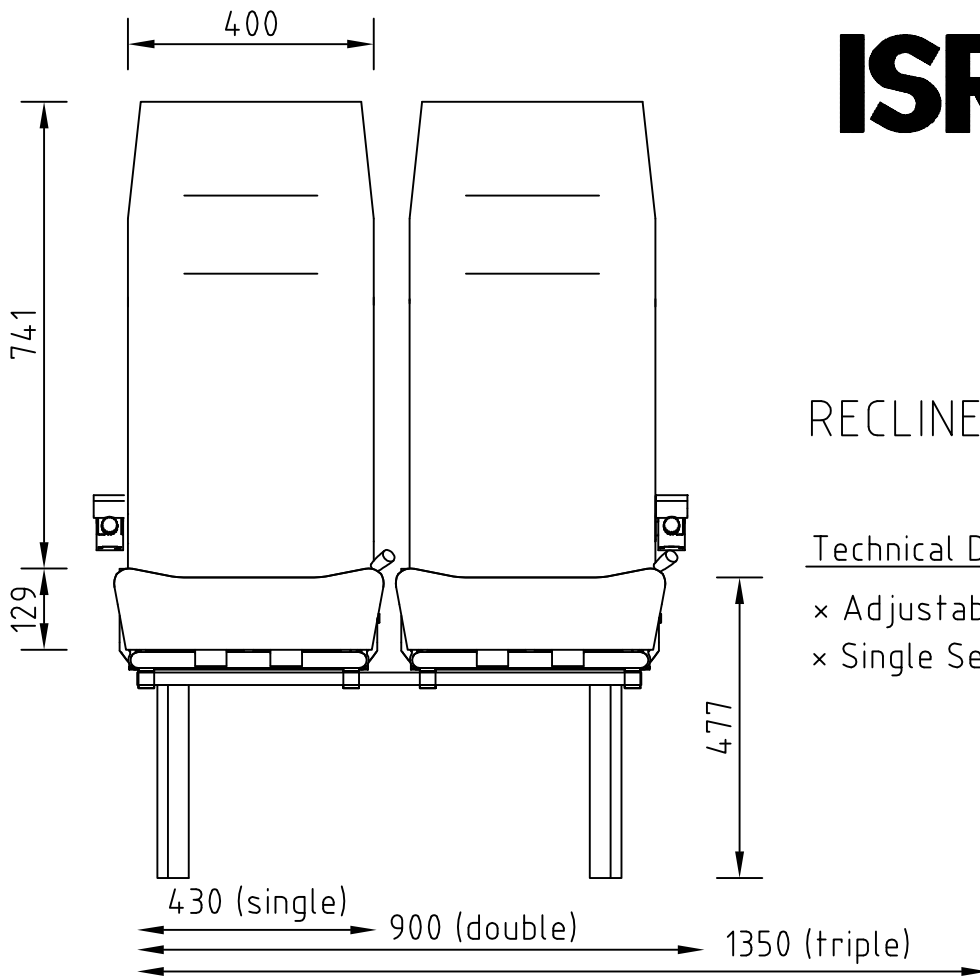

RECLINER NIRVANA

Technical Data:

- × Adjustable Backrest
- × Single Seat Mass 17 kg

Optional:

- × Armrests (ISRI or "T")
- × Magazine Net
- × Cup Holder
- × Grab Handle
- × Side Shift
- × Lap Belt